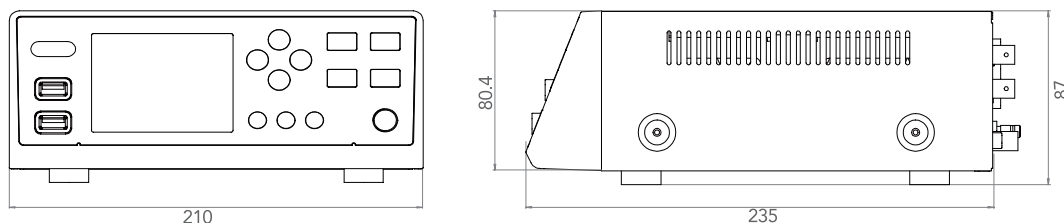

Dimensions(Unit:mm)

Product names and company names mentioned in this catalogue are trademarks and/or registered trademarks of their respective companies. Design and specifications are subject to change without notice.

U310A151-EU

Ikegami Tsushinki Co.,Ltd.

■ URL : <http://www.ikegami.co.jp/en/>

- Head Office : 5-6-16 Ikegami, Ohta-ku, Tokyo 146-8567, Japan ----- TEL.03-5700-1111 / FAX.03-5700-1137
- Overseas Sales Division : 5-6-16 Ikegami, Ohta-ku, Tokyo 146-8567, Japan ----- TEL.03-5700-4117 / FAX.03-5748-2200
- Beijing Office : Room No.307 Tower B, Jia Tai International Mansion No.41 East Fourth Ring Road, Chaoyang District, Beijing China --TEL.010-85710350 / FAX.010-85711804

Ikegami Electronics (U.S.A.), INC.

■ URL : <http://www.ikegami.com>

- Headquarters : 300 Route 17 South, Mahwah, NJ 07430 ----- TEL.(201) 368-9171 / FAX.(201) 569-1626

Ikegami Electronics (Europe) GmbH

■ URL : <http://de.ikegami.co.jp>

- Headquarters : Ikegamistraße 1, D-41460 Neuss, Germany ----- TEL.02131-1230 / FAX.02131-102820

Ikegami Electronics Asia Pacific Pte.Ltd.

■ URL : <http://sg.ikegami.co.jp>

- Headquarters : 1 Tampines Central 5, #06-04 CPF Tampines Building, Singapore 529508 ----- TEL.6260-8820 / FAX.6260-8896