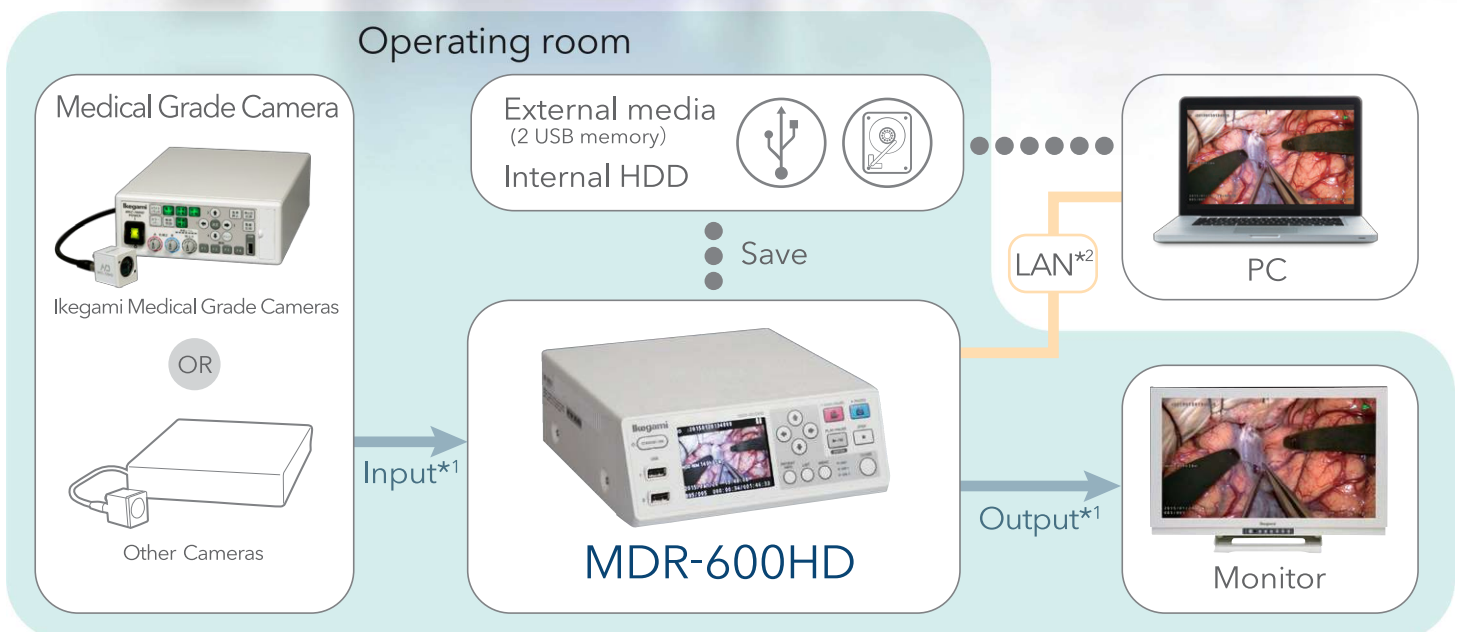

System Configuration (example)

*1 Digital:SD-SDI/HD-HDI/DVI-D Analog:COMPOSITE/S-VIDEO.Input signal and output signal must be same.
*2 This may be an option in some regions.