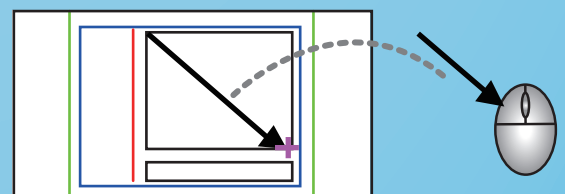

Ikegami

HDR

HLM-2460WA

24-inch Full HD Multi-format LCD Monitor

REAR PANEL

Building on the renowned features and performance of its predecessor, the HLM-2460WA reproduces more accurate dynamics of the source images thanks to a newly-developed LCD panel with an impressive 1800:1 contrast ratio. Seamless tally integration via Ethernet is made possible by the support of the TSL V5.0 protocol. The HLM-2460WA fits into various broadcast workflow applications, including editing suites where a computer-friendly WUXGA display resolution is preferred, as well as monitor walls, among others.

◆ Loaded with Information Display

The HLM-2460WA supports dynamic and static UMD in addition to the features shown below.

◆ User Defined Markers

A program production aid allowing up to 12 lines or boxes to be displayed. These can be drawn easily using a USB mouse.