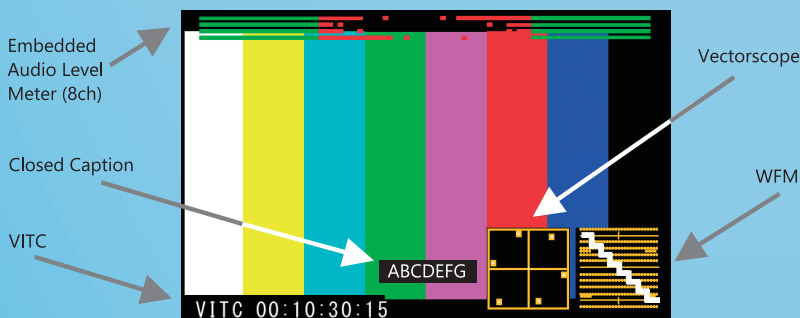

◆ Loaded with Information Display

The HLM-2460WA supports dynamic and static UMD in addition to the features shown below.

◆ User Defined Markers

A program production aid allowing up to 12 lines or boxes to be displayed. These can be drawn easily using a USB mouse.